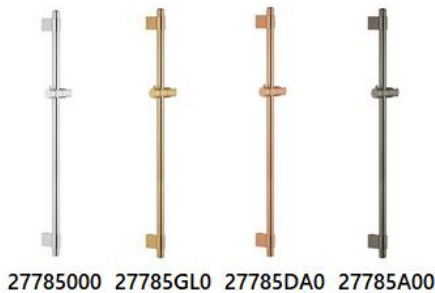

PROJECT		REF		REV	ITEM CODE	
LOCATION		DATE			PAGE	

SANITARY WARE SPECIFICATION SHEET

Item Descriptions	GROHE (Germany) "Power&Soul" 900 mm shower rail	Illustration/ Drawing
Dimensions	L25 x W81 x H940 mm	
Model	27785000	
Finish / Material	Chrome Plated / Metal	
Country of origin	Germany	
Manufacturer	GROHE Limited	
Supplier	Acme Sanitary Ware Co. Ltd Mr. Eric Wong/ Mr. Don Yuen	
Contact Tel/Fax E-mail Website	(852) 2388-7171 / (852) 2710-8012 acme@acmesanitary.com.hk www.acmesanitary.com.hk	

"Power&Soul "
Shower rail, 900 mm

- with wall holders made of metal
- glide element and swivel holder
- **GROHE QuickFix** (variable distance between wall shower holders to adapt to existing holes)
- **GROHE StarLight** chrome finish

Colour options:

- 000 | StarLight Chrome
- DC0 | SuperSteel
- DA0 | Warm Sunset
- A00 | Hard Graphite
- AL0 | Brushed Hard Graphite
- GL0 | Cool Sunrise
- GN0 | Brushed Cool Sunrise
- DL0 | Brushed Warm Sunset
- BE0 | Polished Nickel
- EN0 | Brushed Nickel