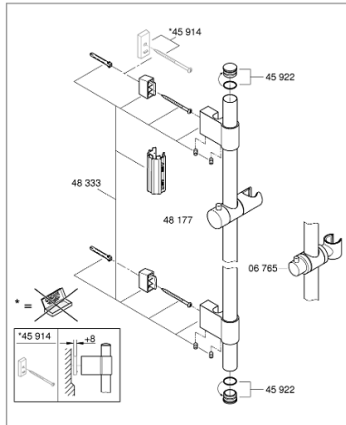

PROJECT		REF		REV	ITEM CODE	
LOCATION		DATE			PAGE	

SANITARY WARE SPECIFICATION SHEET

Item Descriptions	GROHE (Germany) "Power&Soul" 900 mm shower rail	Illustration/ Drawing
Dimensions	L25 x W81 x H940 mm	
Model	27785000	
Finish / Material	Chrome Plated / Metal	
Country of origin	Germany	
Manufacturer	GROHE Limited	
Supplier	Acme Sanitary Ware Co. Ltd Mr. Eric Wong/ Mr. Don Yuen	
Contact Tel/Fax E-mail Website	(852) 2388-7171 / (852) 2710-8012 acme@acmesanitary.com.hk www.acmesanitary.com.hk	

"Power&Soul "
Shower rail, 900 mm

- with wall holders made of metal
- glide element and swivel holder
- **GROHE QuickFix** (variable distance between wall shower holders to adapt to existing holes)
- **GROHE StarLight** chrome finish